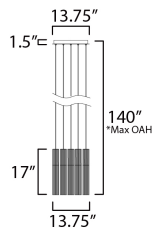

**MEASUREMENTS**

DIMENSION : 13.75" L x 13.75" W x 17" H  
 MAX OAH : 140" OAH  
 CANOPY : 13.75" W x 1.5" H x 13.75" L  
 HANGING WEIGHT : 15.5 lb

**LAMPING**

INPUT VOLTAGE : 120-277V  
 LUMENS : 2,250 Rated (1,600 Del.)  
 BULB : 5 x 5W LED PCB Integrated , 25W Total  
 BULB INCLUDED : (Integrated)  
 DIMMABLE : Only at 120V  
 CRI : 90 CRI  
 COLOR\_TEMP : 3000K

\*max overall height

**FINISHES OPTION**

- Black (BK)
- Gold (GLD)

**GLASS**

Clear Ribbed 144

**MATERIAL**

Aluminum

**RATINGS**